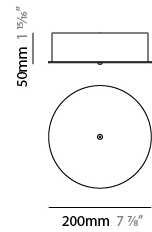

PROJECT	_____
TYPE	_____
SPECIFIER	_____
QUANTITY	_____
DATE	_____

CRYSTAL GALAXY SURFACE

D102029-

base number	LED	Color	Finish
	Dimming	Temperature	Options

1. To build a product code in our configurator select the specify button on the base model # product page
2. To build a manual product code on this datasheet choose from the options listed below in blue font and add the suffix to the base model #

GENERAL

Series: Crystal Galaxy
Brand: Quasar
Division: Design
Mounting Type: Surface
Mounting Location: Ceiling
Subcategory: Ambient

PHYSICAL

Shape: Abstract
Diameter (mm): 1000
Diameter (in): 39 3/8
Height (mm): 500
Height (in): 19 11/16
Light Distribution: Omnidirectional
Weight (kg): 3
Weight (lbs): 6.61
Fixture Finish: NIC / BRA / BBR
Fixture Material: Metal
Upon Request: Custom Sizes

ELECTRICAL

Number of Lamps: 66
Lamp Type: LED Retrofit
Input Wattage (W): 21.78
Bulb Included: Bulb Included
Max. Wattage Per Lamp (W): 0.33
Lamp Base: E10
Dimming: 0-10V Dimming / Phase Dimming (120Vac Only)
Driver Included: Yes
Driver Location: Integrated
Driver Type: Constant Voltage - Universal
Driver Class: Class 2
Input Voltage (V): 120 - 277
Output Voltage (V): 12
Lamp Voltage (V): 12

LED

Color Temperature (°K): 2600 / 3000 / 3500
Max. Delivered Lumen (lm): 1518 (2600K)
CRI: >80 CRI
Lamp Life (hrs): 50000

OPTICAL

RATINGS AND CERTIFICATIONS

Certified By: Certified for North American Standards
IP rating: IP20

Ø1000mm 39 3/8"