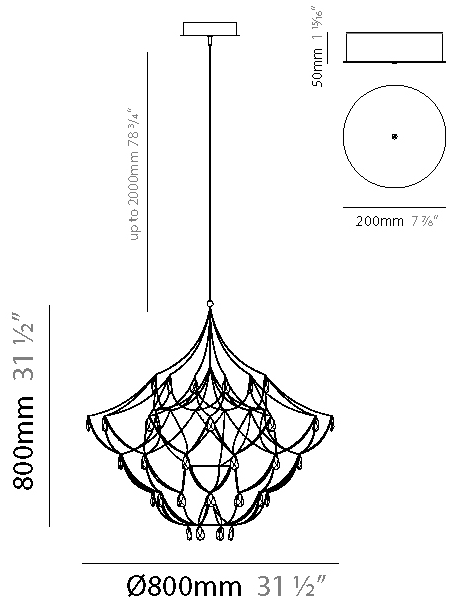

CRYSTAL GALAXY SUSPENSION

D101390-

base number   LED Dimming   Color Temperature   Finish Options

1. To build a product code in our configurator select the specify button on the base model # product page
2. To build a manual product code on this datasheet choose from the options listed below in blue font and add the suffix to the base model #

GENERAL

Series: Crystal Galaxy
Brand: Quasar
Division: Design
Mounting Type: Suspension
Mounting Location: Ceiling
Subcategory: Ambient

PHYSICAL

Shape: Abstract
Diameter (mm): 800
Diameter (in): 31 1/2
Height (mm): 800
Height (in): 31 1/2
Max. Overall Height (mm): 2000
Max. Overall Height (in): 78 3/4
Light Distribution: Omnidirectional
Diffuser: Asfour Crystals
Fixture Finish: [NIC / BRA / BBR](#)
Fixture Material: Metal
Upon Request: Custom Sizes

ELECTRICAL

Number of Lamps: 60 + 1
Lamp Type: LED Retrofit
Input Wattage (W): 26.8
Bulb Included: Bulb Included
Max. Wattage Per Lamp (W): 0.33 + 7
Lamp Base: E10 + GU10
Dimming: [0-10V Dimming / Phase Dimming (120Vac Only)](#)
Driver Included: Yes
Driver Location: Integrated
Driver Type: Constant Voltage - Universal
Driver Class: Class 2
Input Voltage (V): 120 - 277
Output Voltage (V): 12
Lamp Voltage (V): 12

LED

Color Temperature (°K): [2600 / 3000 / 3500](#)
CRI: >90 CRI
Lamp Life (hrs): 50000

OPTICAL

RATINGS AND CERTIFICATIONS

Certified By: Certified for North American Standards
IP rating: IP20

PROJECT
TYPE
SPECIFIER
QUANTITY
DATE