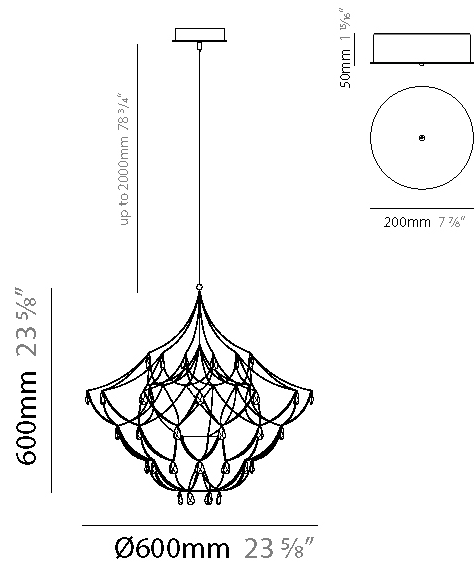

CRYSTAL GALAXY SUSPENSION

D101393-

base number   LED Dimming   Color Temperature   Finish Options

1. To build a product code in our configurator select the specify button on the base model # product page
2. To build a manual product code on this datasheet choose from the options listed below in blue font and add the suffix to the base model #

GENERAL

Series: Crystal Galaxy
Brand: Quasar
Division: Design
Mounting Type: Suspension
Mounting Location: Ceiling
Subcategory: Ambient

PHYSICAL

Shape: Abstract
Diameter (mm): 600
Diameter (in): 23 5/8
Height (mm): 600
Height (in): 23 5/8
Max. Overall Height (mm): 2000
Max. Overall Height (in): 78 3/4
Light Distribution: Omnidirectional
Weight (kg): 3
Weight (lbs): 6.61
Fixture Finish: [NIC / BRA / BBR](#)
Fixture Material: Metal
Upon Request: Custom Sizes

ELECTRICAL

Number of Lamps: 48
Lamp Type: LED Retrofit
Input Wattage (W): 15.84
Bulb Included: Bulb Included
Max. Wattage Per Lamp (W): 0.33
Lamp Base: E10
Dimming: [0-10V Dimming / Phase Dimming (120Vac Only)](#)
Driver Included: Yes
Driver Location: Integrated
Driver Type: Constant Voltage - Universal
Driver Class: Class 2
Input Voltage (V): 120 - 277
Output Voltage (V): 12
Lamp Voltage (V): 12

LED

Color Temperature (°K): [2600 / 3000 / 3500](#)
Max. Delivered Lumen (lm): 1104 (2600K)
CRI: >90 CRI
Lamp Life (hrs): 50000

OPTICAL

RATINGS AND CERTIFICATIONS

Certified By: Certified for North American Standards
IP rating: IP20