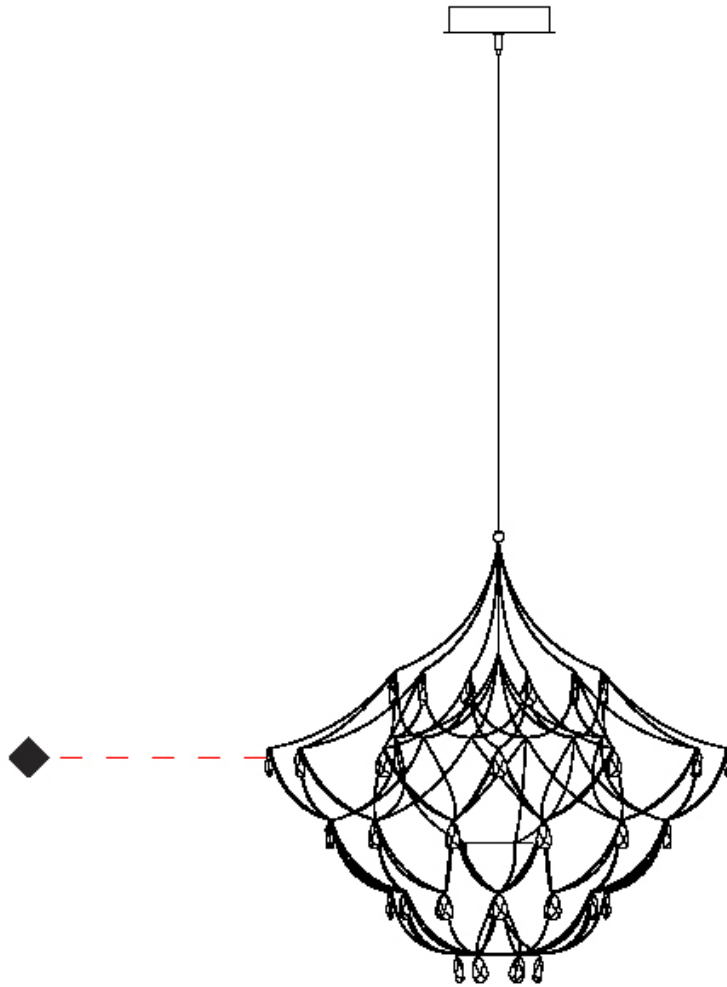

CRYSTAL GALAXY SUSPENSION

D101401-

PROJECT

TYPE

SPECIFIER

QUANTITY

DATE

D