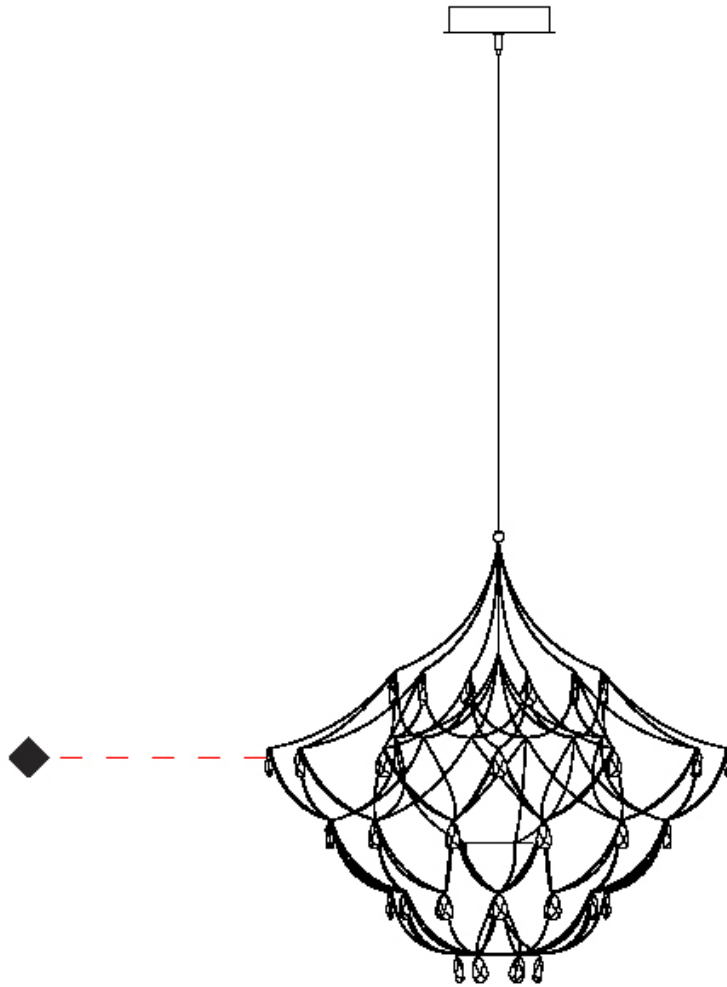

CRYSTAL GALAXY SUSPENSION

D101410-

PROJECT

TYPE

SPECIFIER

QUANTITY

DATE

D