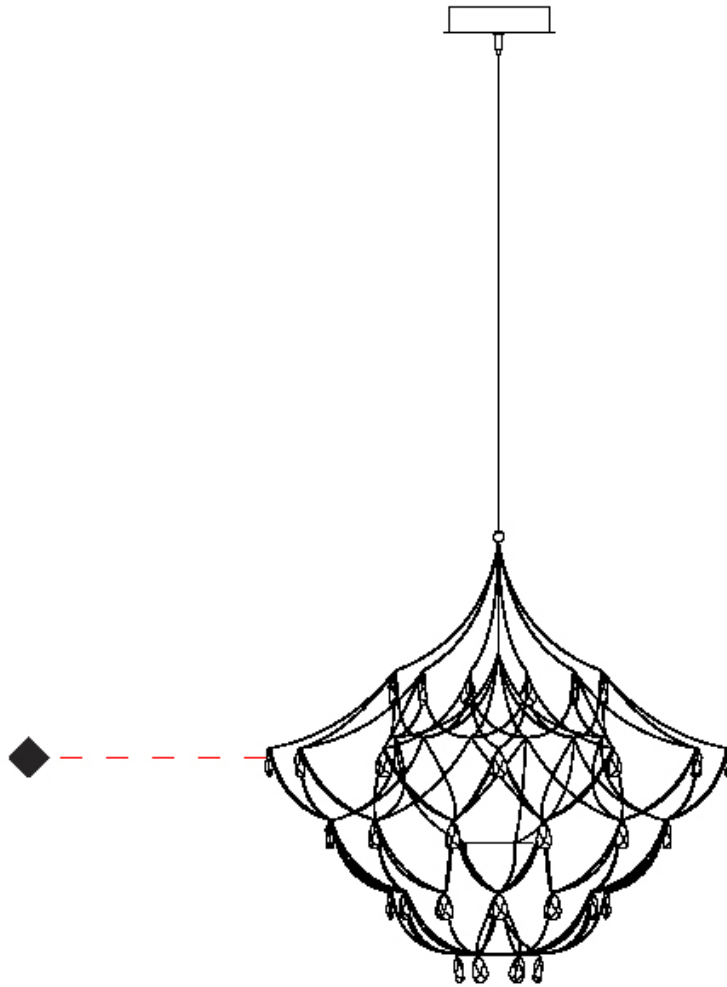

CRYSTAL GALAXY SUSPENSION

D101413-

PROJECT

TYPE

SPECIFIER

QUANTITY

DATE

D