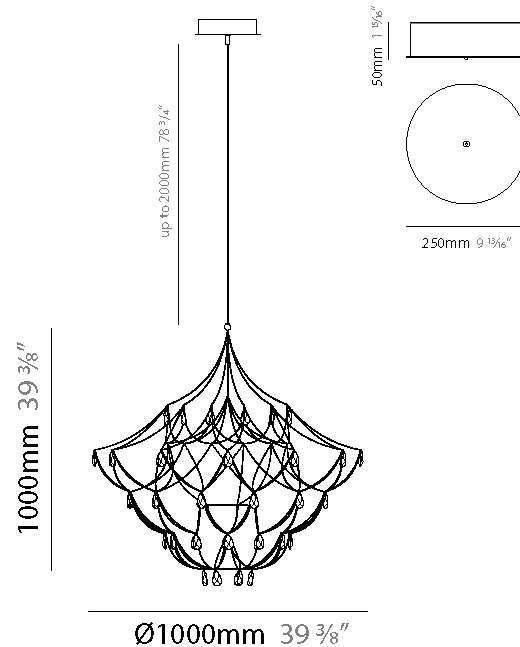

PROJECT	
TYPE	
SPECIFIER	
QUANTITY	
DATE	

CRYSTAL GALAXY SUSPENSION

D101398-

base number	LED Dimming	Color Temperature	Finish Options

1. To build a product code in our configurator select the specify button on the base model # product page
2. To build a manual product code on this datasheet choose from the options listed below in blue font and add the suffix to the base model #

GENERAL

Series: Crystal Galaxy
Brand: Quasar
Division: Design
Mounting Type: Suspension
Mounting Location: Ceiling
Subcategory: Ambient

PHYSICAL

Shape: Abstract
Diameter (mm): 1000
Diameter (in): 39 3/8
Height (mm): 1000
Height (in): 39 3/8
Max. Overall Height (mm): 2000
Max. Overall Height (in): 78 3/4
Light Distribution: Omnidirectional
Fixture Finish: NIC / BRA / BBR
Fixture Material: Metal
Upon Request: Custom Sizes

ELECTRICAL

Number of Lamps: 75 + 1
Lamp Type: LED Retrofit
Input Wattage (W): 31.75
Bulb Included: Bulb Included
Max. Wattage Per Lamp (W): 0.33 + 7
Lamp Base: E10 + GU10
Dimming: 0-10V Dimming / Phase Dimming (120Vac Only)
Driver Included: Yes
Driver Location: Integrated
Driver Type: Constant Voltage - Universal
Driver Class: Class 2
Input Voltage (V): 120 - 277
Output Voltage (V): 12
Lamp Voltage (V): 12

LED

Color Temperature (*K): 2600 / 3000 / 3500
CRI: >90 CRI
Lamp Life (hrs): 50000

OPTICAL

RATINGS AND CERTIFICATIONS

Certified By: Certified for North American Standards
IP rating: IP20